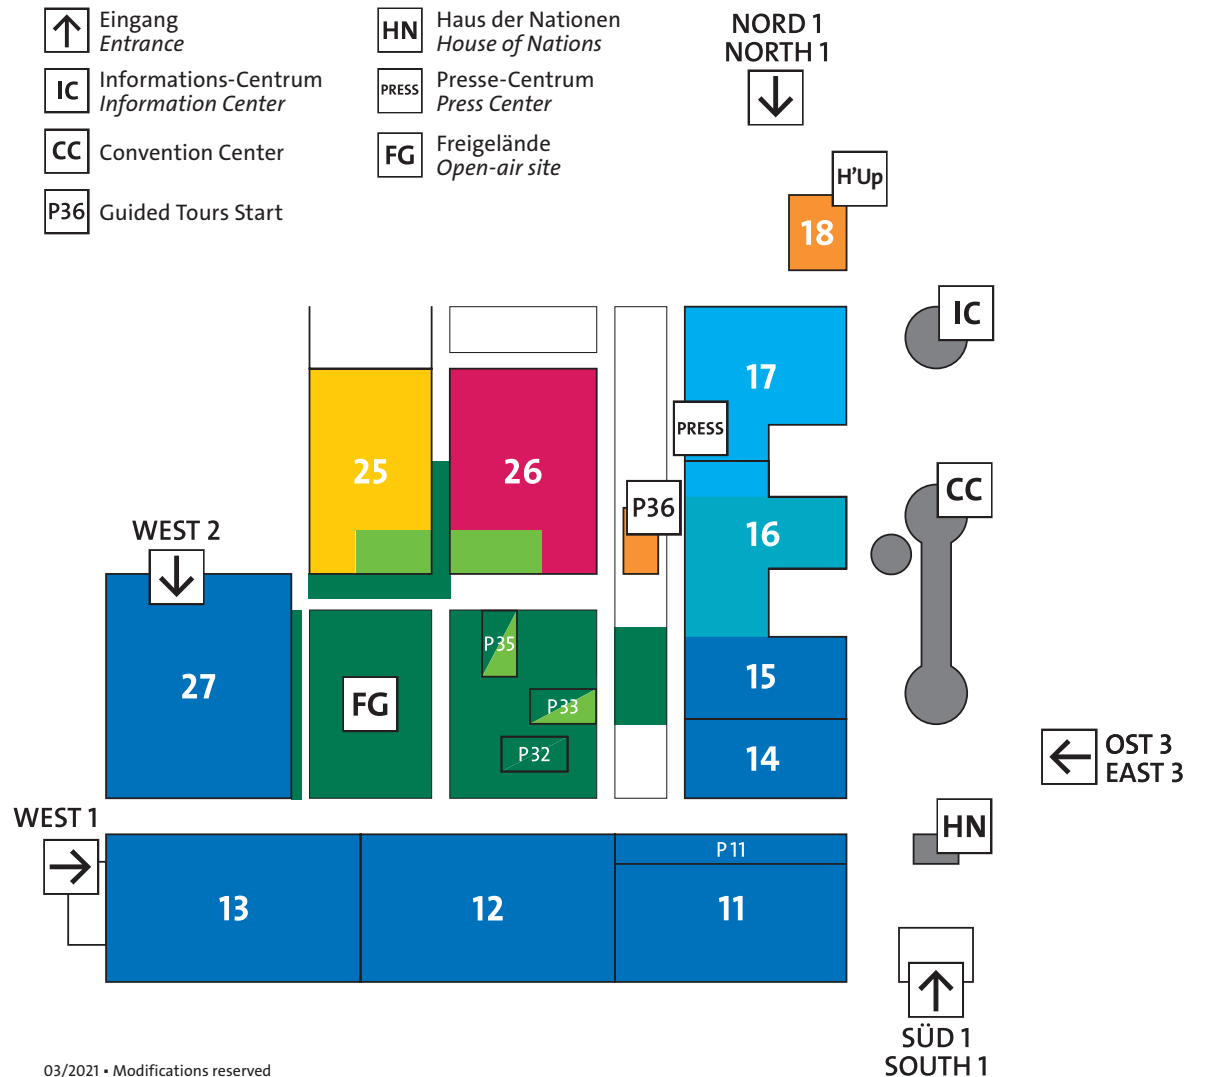

LIGNA.21 - 27 Sept. – 1 Oct.

Exhibition program

- Tools and Machinery for Custom and Mass Production**
 (Halls 11–15, 27)
Specials & Events: Tischler Schreiner Deutschland TSD; German Timber Construction Award; LIGNA.Campus
- Surface Technology**
 (Halls 16, 17)
Specials & Events: International Associations
- Wood Based Production**
 (Hall 26)
- Sawmill Technology**
 (Hall 25)
- Energy from Wood**
 (Halls 25, 26, Open-air site /FG, Pavilions 33, 35)
Specials & Events: Access to Resources and Technology – Wood Industry Summit & Green Material Processing (Hall 26)
- Machine Components and Automation Technology**
 (Hall 16)
- Machinery for Forestry Roundwood and Sawtimber Production**
 (Open-air site /FG, Pavilions 33, 35)
Specials & Events: Forestry and Energy from Wood (FG, Pavilions 33, 35); Access to Resources and Technology – Wood Industry Summit & Green Material Processing (Hall 26)
- Specials & Events**
 (Hall 18 /H'Up)
 (Pavilion 36 – Technology Academy)